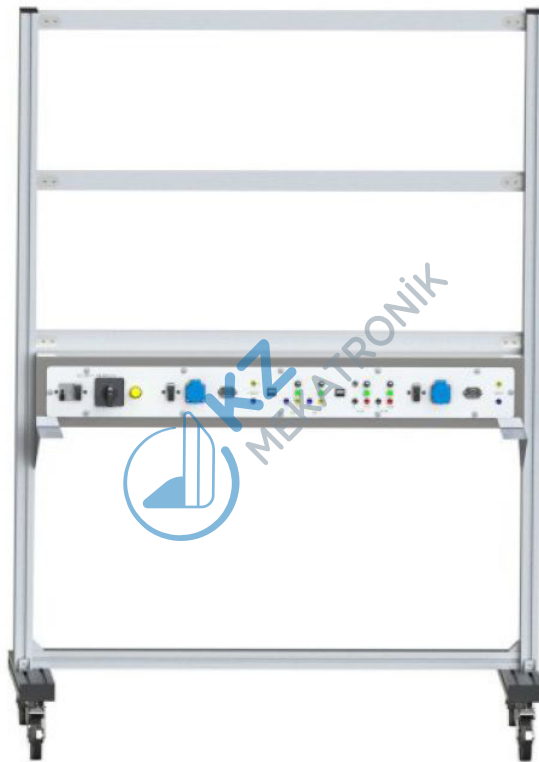

SECURITY SYSTEMS

ENERGY UNIT

Security Systems Energy Unit provides many energy outputs and values that may be needed. Precautions against possible dangers have been taken with electrical protection equipments. The training set is made of durable materials.

TABLE WITH ENERGY UNIT

DESK FEATURES WITH ENERGY UNIT

- Pacco switch
- Residual current circuit breaker
- Automatic fuse
- 2 units of 220 V IEC energy outputs
- 2 units of 220 V energy outputs with banana socket