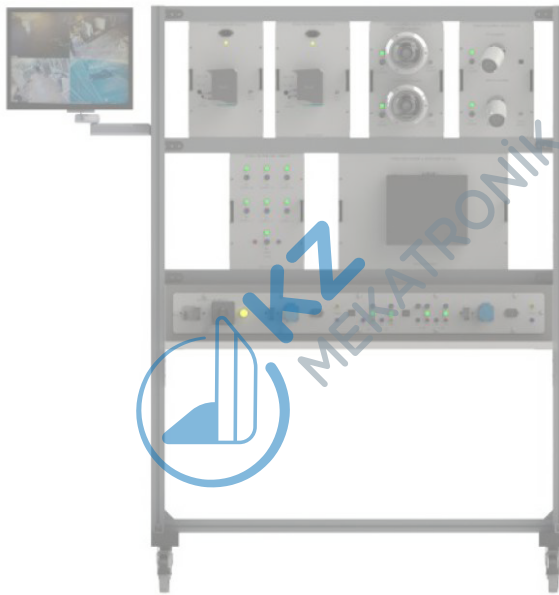

# CCTV SYSTEM TRAINING SET

CCTV Training Set is designed in accordance with the curricula of all institutions requiring technical education, among which can be listed technical universities, technical high schools and any institution in need of technical education. The content of the training set is applicable for advanced technical training as well as basic training. The training set has a modular design. The modules are made of 4mm compact laminate. In the implementation set, user safety is prioritized in accordance with legal regulations. Module boxes are made of sheet metal and coated with electrostatic powder paint. Laser technology is used in drawing symbols and writing technical briefs on modules. Technical details are processed using UV printing technology. The implementation set is made of durable materials. There is a rail system where modules can be installed. Power supplies that have different output voltages and measuring instruments are mounted on the table.

## TRAINING SET FEATURES

- DVR Recorder
- Screen Module
- Durable Metal Platform
- Energy Distribution Module
- Radio Transmitter
- Radio Receiver
- Outdoor Camera
- Indoor Camera
- IR Camera
- IP Camera