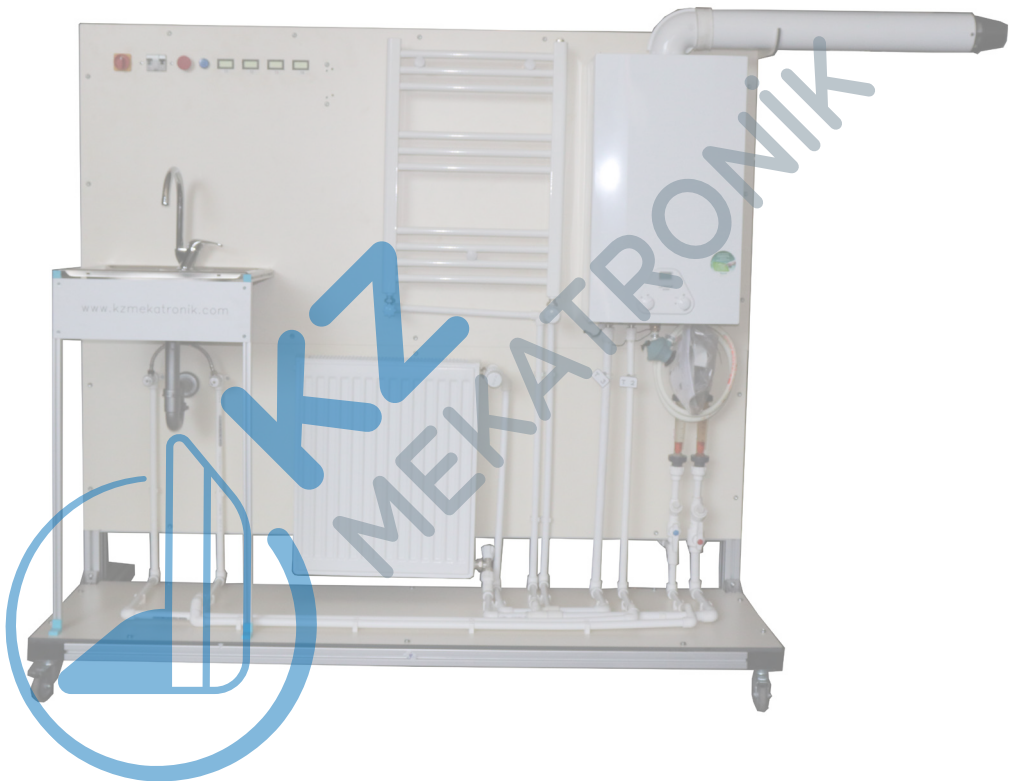

# COMBI BOILER TRAINING SET

Combi Boiler Training Set is produced to have authentic, stable conditions and qualities of the cooling system to make sure accurate practical data is observed and the training is efficient. The set is designed in accordance with the curriculums of universities, technical high schools and all institutions providing technical education. The content of the training set is suitable for both advanced and basic technical education. The system is perfectly compatible with market use. There is an emergency stop button and circuit breaker for electrical protection. The platform of the system is located on easy-to-move and lockable wheels. Entire panel is made of durable materials.

## TRAINING SET EQUIPMENT

- Radiator
- Combi boiler set
- Household water cycle set
- Sink faucet
- Single square sink
- Residual current circuit breaker
- Emergency stop button
- Thermometers
- Signal light